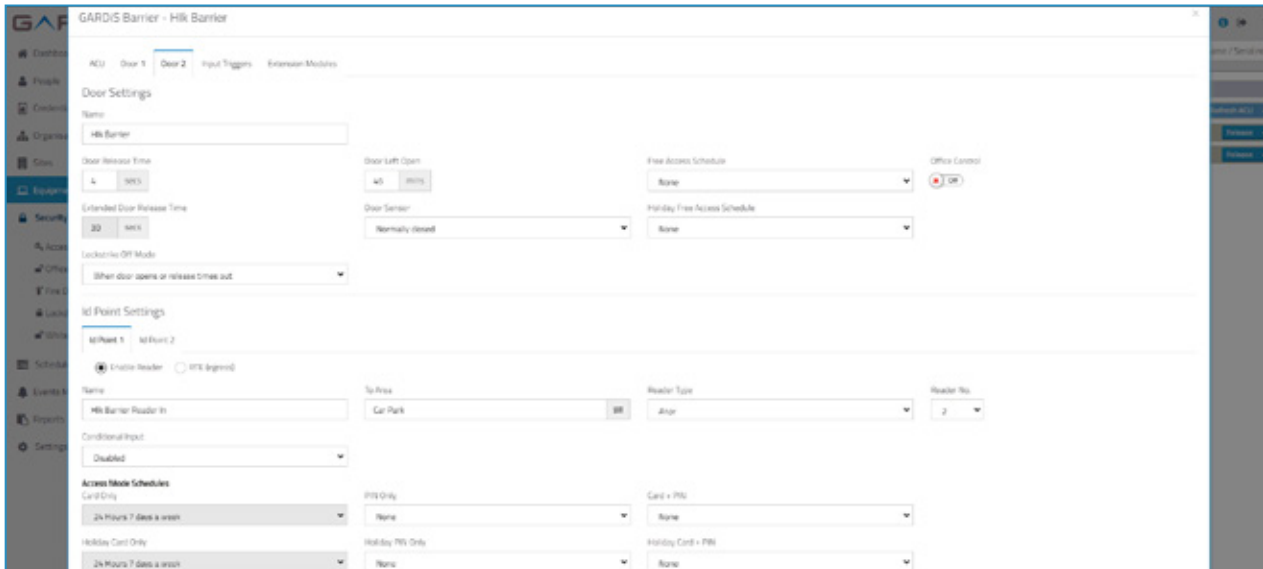

Configuring a Barrier to work with an ANPR Camera using GARDiS Software.