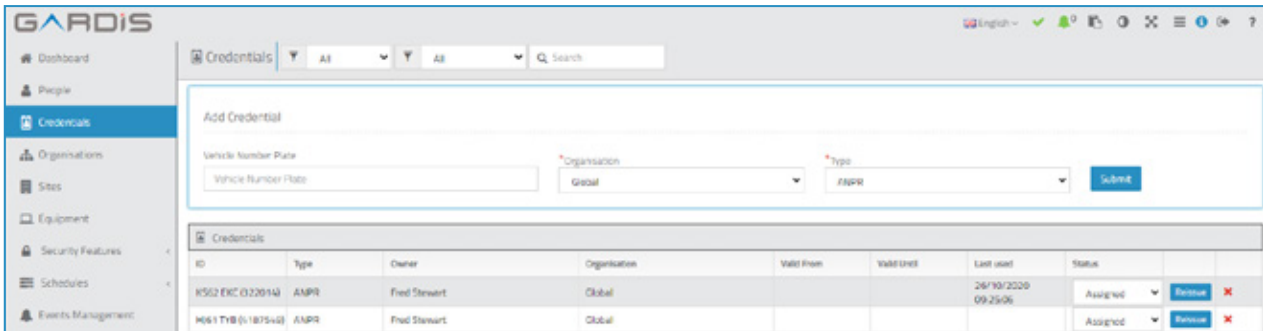

Adding ANPR Credentials within the Credentials List using GARDiS Software.

Product Code	Name	Description
4420-3026	GARDiS Nedap ANPR Integration License	Integration of GARDiS Pro to Nedap Lumo ANPR Camera