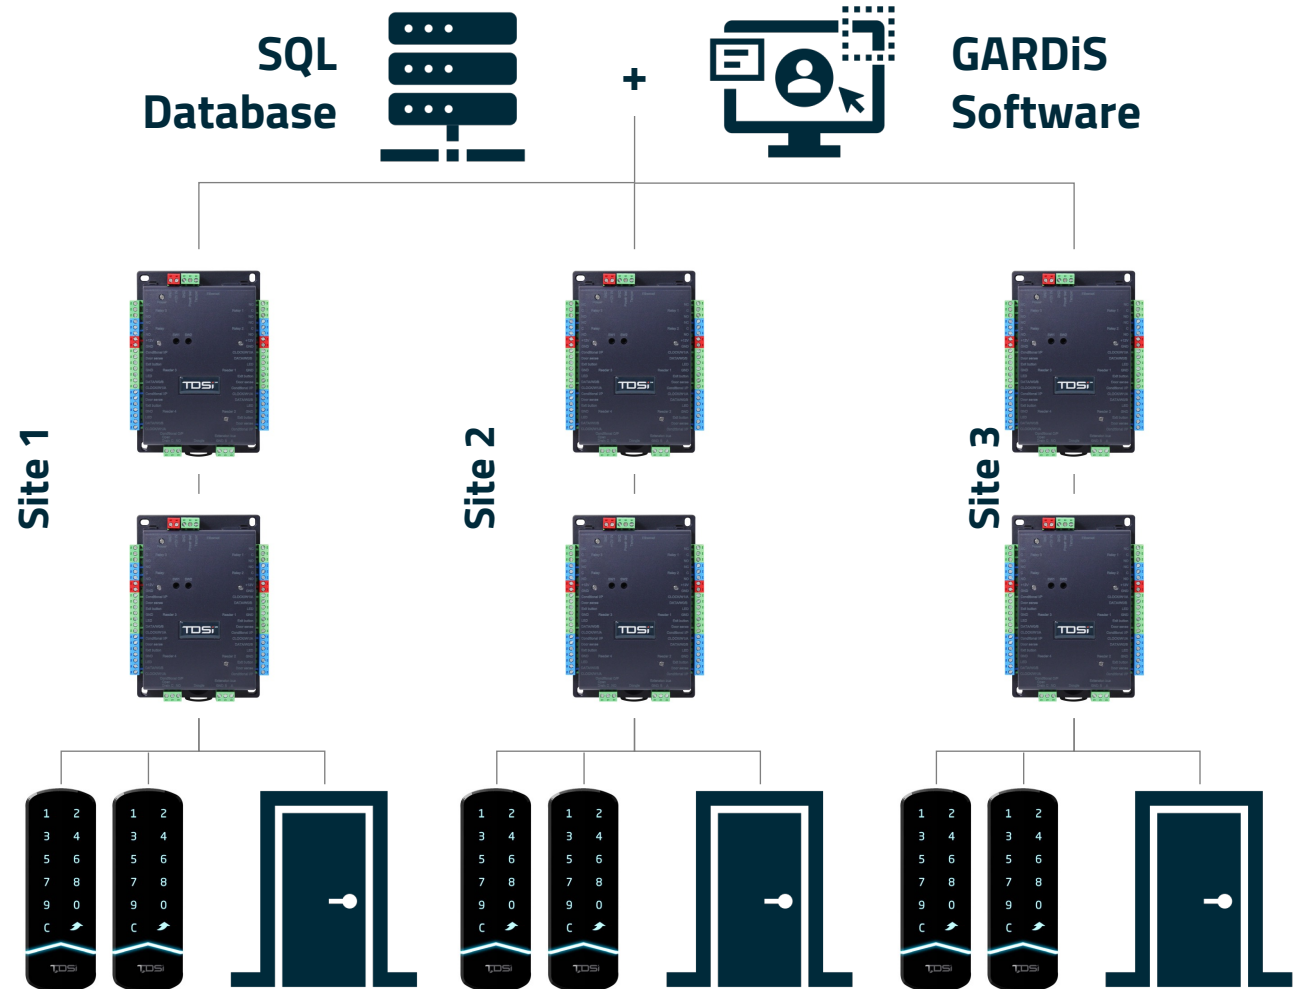

GARDiS Software Controlled System

Example of a GARDiS Software Controlled System using GARDiS Enterprise Controllers

Features

Software Controlled System Key Features

- ✓ Runs as a Service
- ✓ Browser Driven
- ✓ SQL Database Integration
- ✓ Scalable from Express (20 Doors) to unlimited
- ✓ Multiple Sites
- ✓ Unlimited Credential Support
- ✓ Powerful Integration Modules
- ✓ Up to 10 x EXT Slave Controllers/Master
- ✓ Works with all Reader Technologies
- ✓ Additional I/O Extension
- ✓ Works with Wireless Locks

Better over time with regular Software updates and additional integrations.