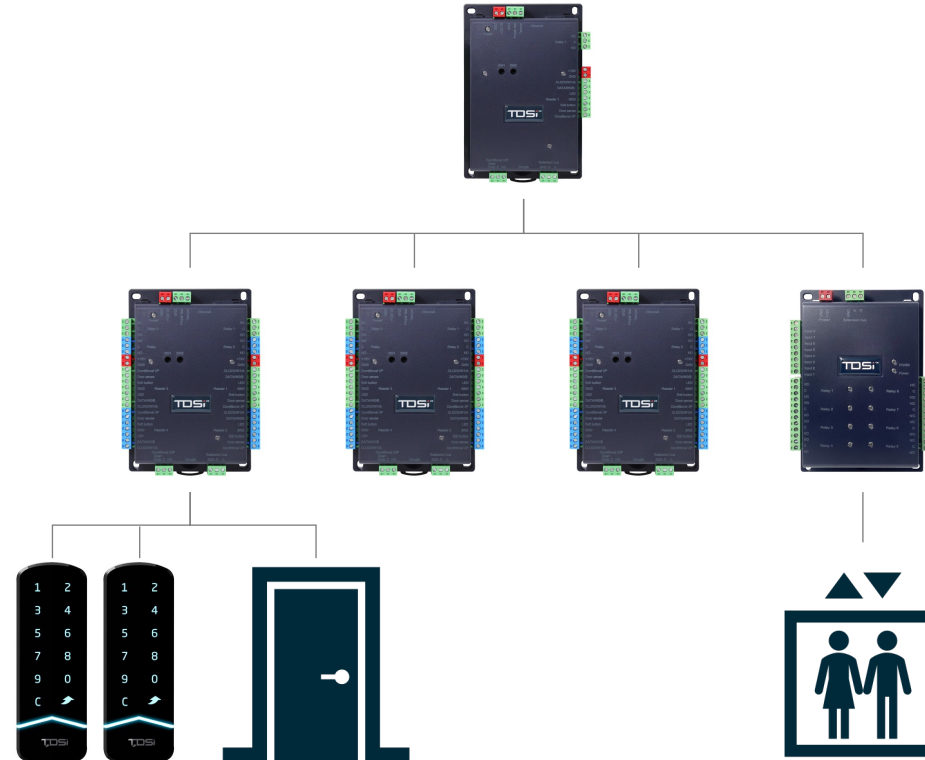

GARDiS Web Embedded System

Example of a GARDiS Web Embedded Controlled System

Features

Web Embedded System Key Features

- ✓ No dedicated Software
- ✓ 1 x Master Web Embedded Controller
- ✓ Up to 10 x EXT Slave Controllers
- ✓ Up to 44 Doors with License Dongle
- ✓ Up to 88 TDSi Readers
- ✓ Works with all Reader Technologies
- ✓ Additional I/O Extension for Lift Control
- ✓ Works with Wireless Locks
- ✓ No training required

Can easily be upgraded to use **GARDiS** Software to take advantage of additional functionality, multiple sites and powerful integrations.

GARDiS Web Embedded Controller

GARDiS Web Embedded Controller

User-friendly GARDiS Solution that is great for Smaller Sites

1 Single Site Solution

No Additional Software

Up to 5,000 Credentials

Up to 44 Doors

Fully Scalable & Upgradable

Local Browser Controlled

GARDiS Software Controlled System

Example of a GARDiS Software Controlled System using GARDiS Enterprise Controllers

VESA 75x75 standard compatible mounting system allows for optimal wall or pole installation regardless of the site configuration

GARDiS: Delivering Peace of Mind

A platform designed to make Installation and Maintenance hassle free